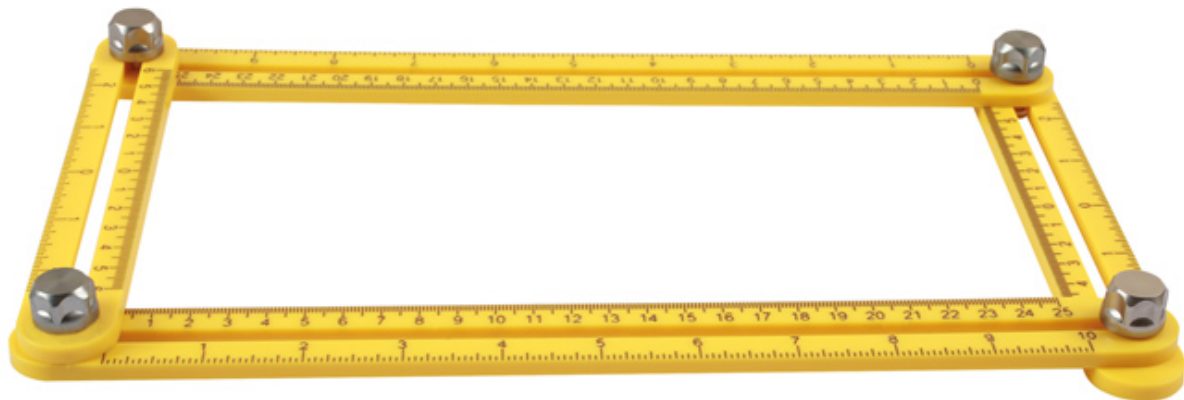

## Template Tool

Multi angled template tool for copying shapes in flooring, bricks, tiling, timber.

### Additional Information

- Ideal for copying complex & specialised shapes where accuracy is required
- Dual measurement: metric/imperial
- Manufactured from composite material with aluminium screws
- Useful tool for both professional builders and DIY-ers
- 